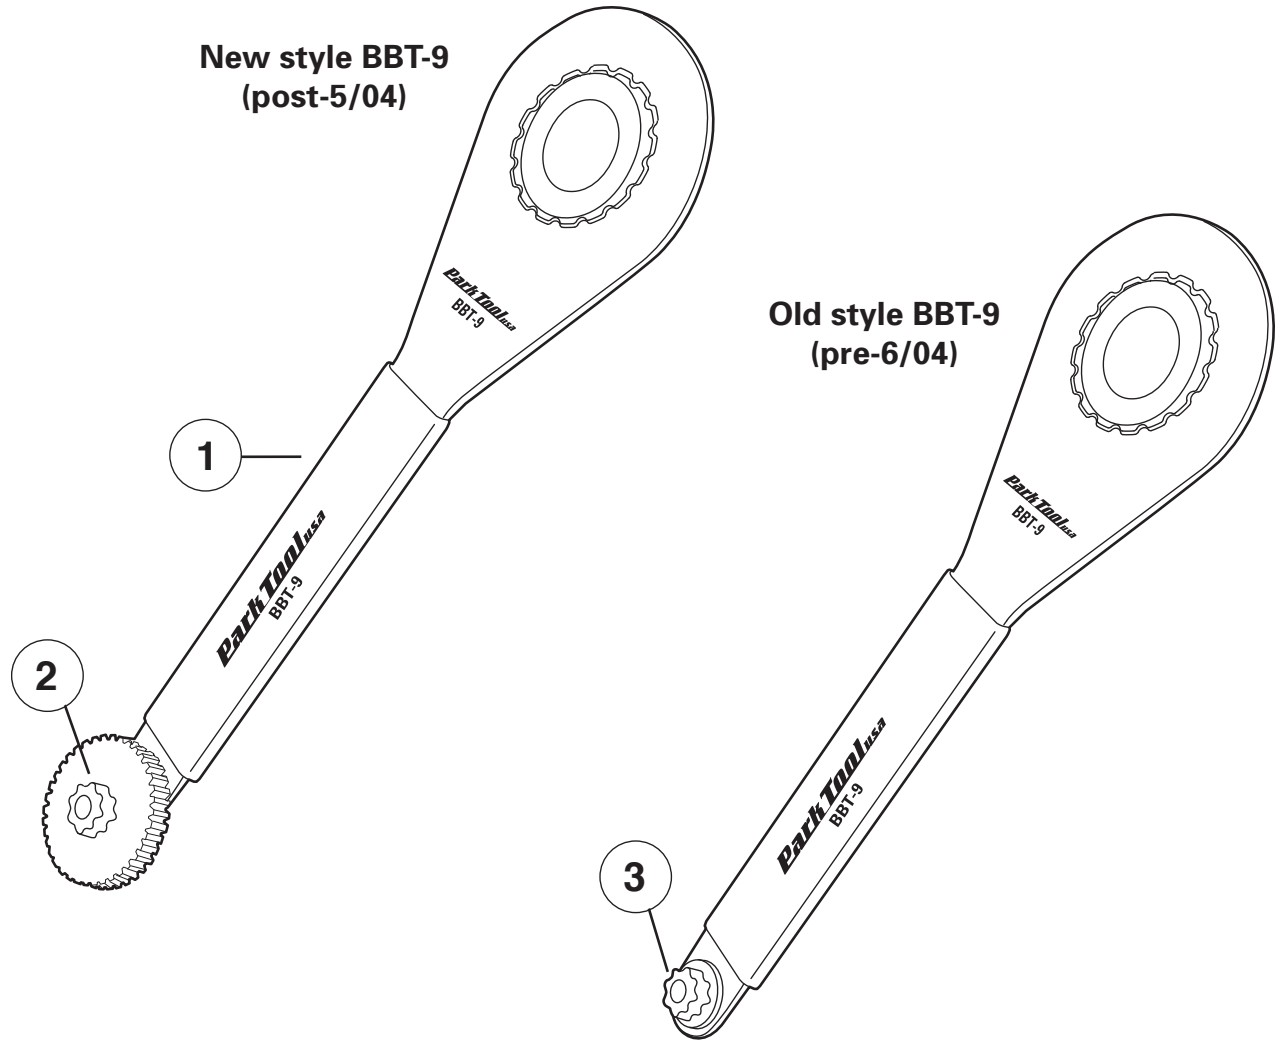

BOTTOM BRACKET TOOL - HOLLOWTECH II BBT-9

<u>Ref. No.</u>	<u>Part No.</u>	<u>Description</u>
1	726	Flat wrench
2	728	Revised dust cap driver (post-5/04)
	1279X-4	Button head cap screw 1/4 - 20 x 5/8 (not shown)
	1556-4	Washer 1/4 - 9/16 x .062 (not shown)
3	727	Old style dust cap driver (pre-6/04)